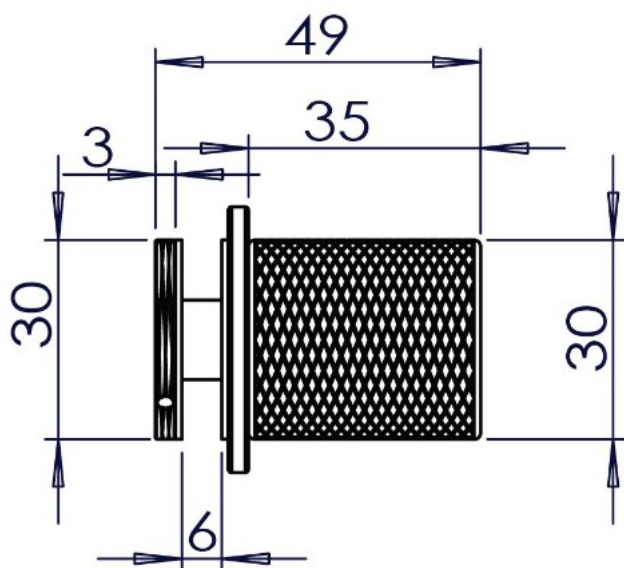

PRODUCT SHEET

Description:

Brass Door Knob "Turin Single" \varnothing 30mm, Black Finish, 6-12mm Glass Thickness, Drill Hole \varnothing 14 mm

Item number:

15.24.028-4

Units	Box	Carton	HS Code	Barcode
Pair			8302415000	 5704866519854